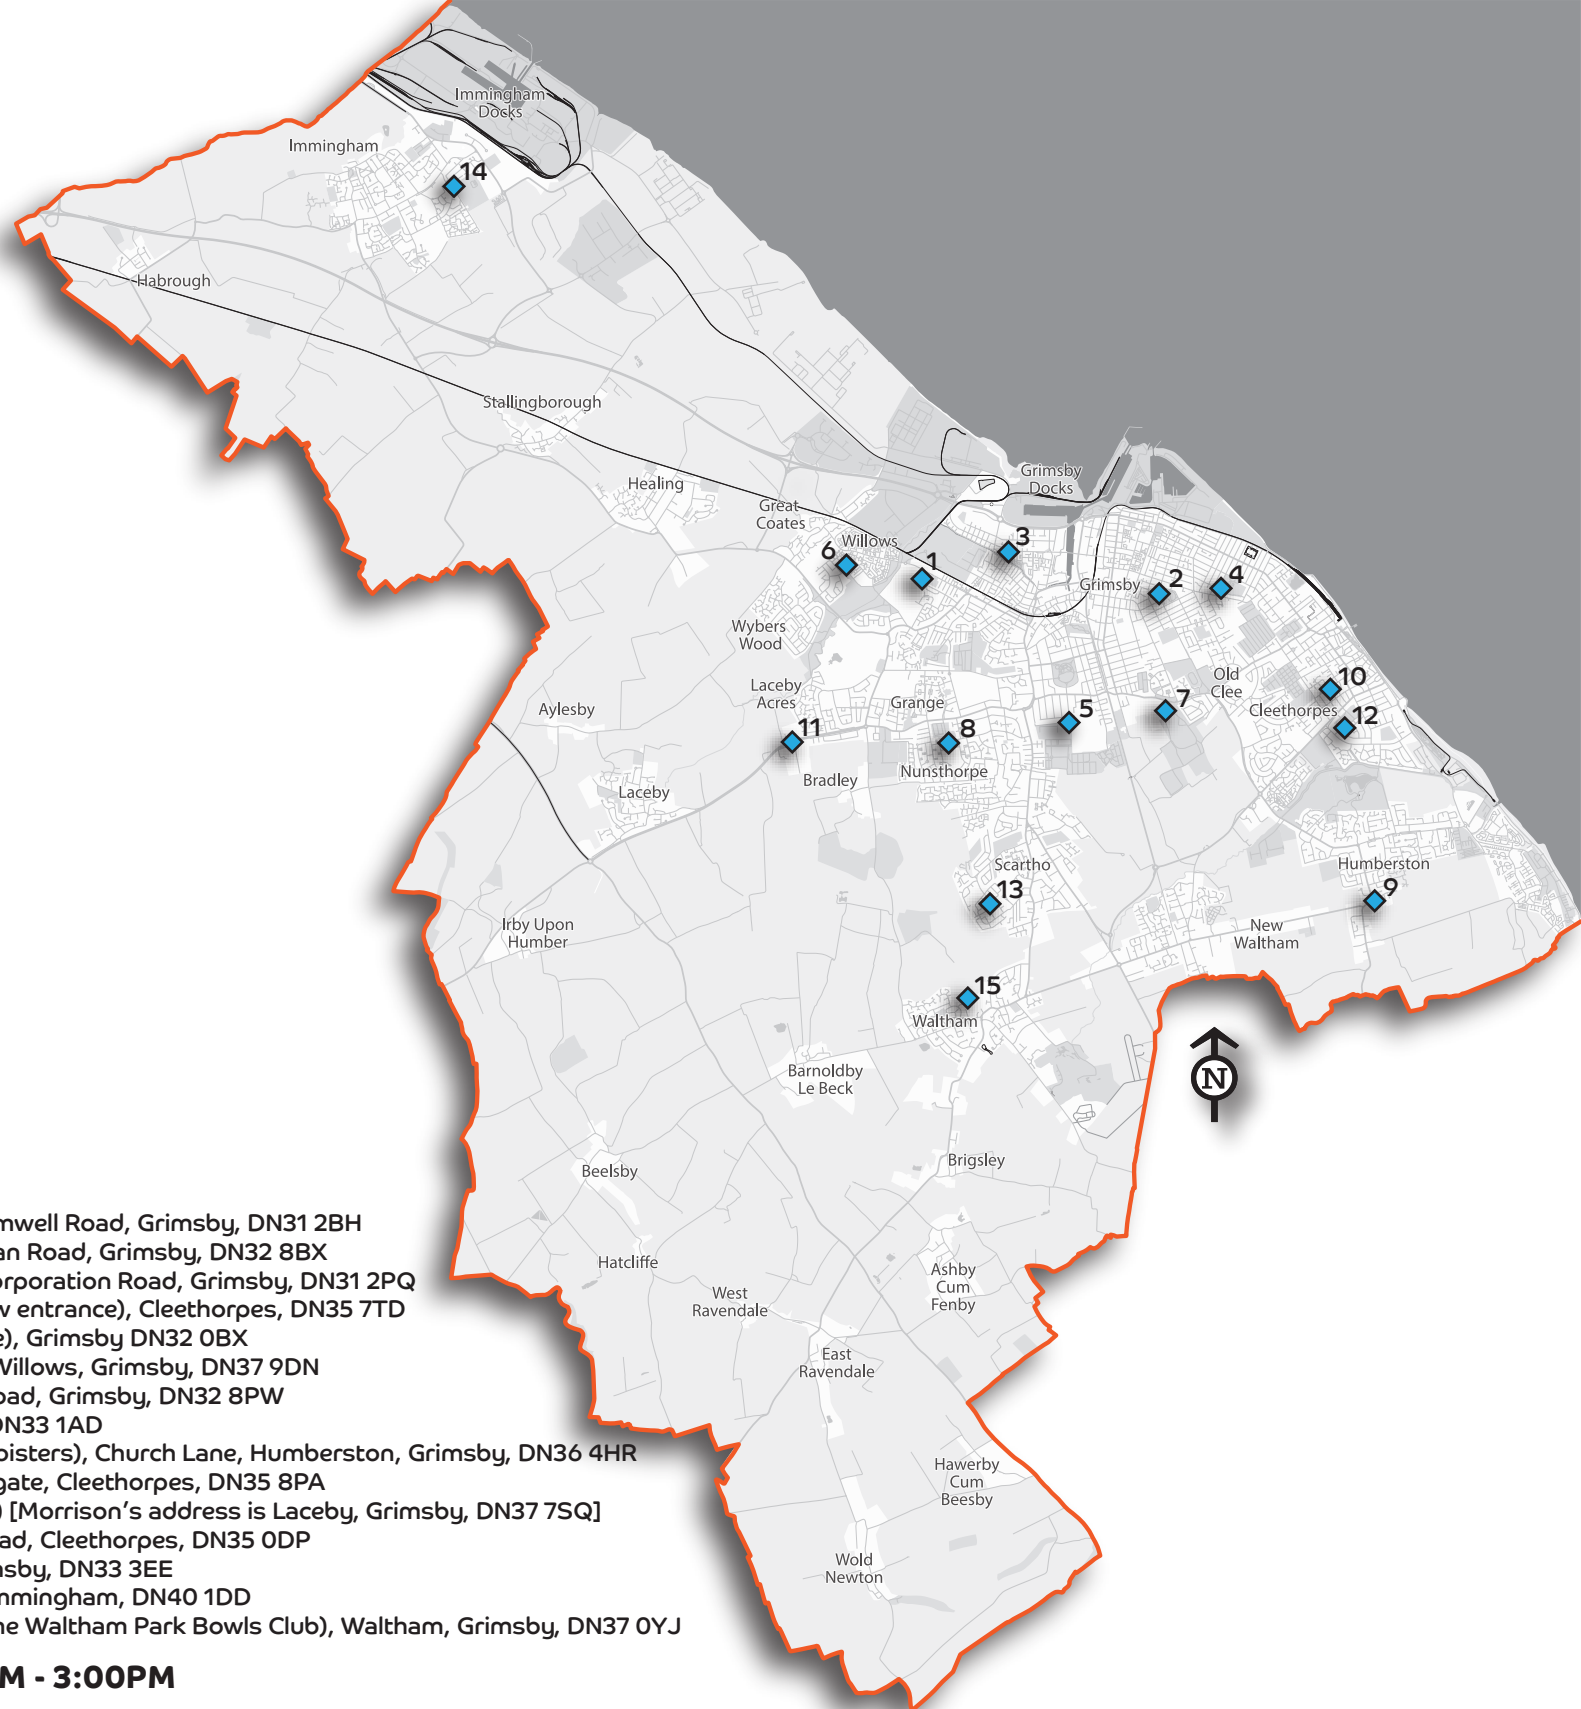

Skip It

Household Domestic Waste

DATE	WARD LOCATION
Monday 20th August	1 Yarborough (Auditorium car park), Cromwell Road, Grimsby, DN31 2BH
Tuesday 21st August	2 East Marsh (Grant Thorold park), Durban Road, Grimsby, DN32 8BX
Wednesday 22nd August	3 West Marsh (Duke of York Gardens), Corporation Road, Grimsby, DN31 2PQ
Thursday 23rd August	4 Sidney Sussex (Sidney park), (park view entrance), Cleethorpes, DN35 7TD
Friday 24th August	5 Park (Barratt's Recreation, Park Avenue), Grimsby DN32 0BX
Monday 17th September	6 Freshney (Wingate Road car park) the Willows, Grimsby, DN37 9DN
Tuesday 18th September	7 Heneage (Weelsby Woods), Weelsby Road, Grimsby, DN32 8PW
Wednesday 19th September	8 South (Sutcliffe Ave shops), Grimsby, DN33 1AD
Thursday 20th September	9 Humberston and New Waltham (The Cloisters), Church Lane, Humberston, Grimsby, DN36 4HR
Friday 21st September	10 Croft Baker (Thrunscoe car park), Highgate, Cleethorpes, DN35 8PA
Monday 22nd October	11 The Wolds (Layby opposite Morrison's) [Morrison's address is Laceby, Grimsby, DN37 7SQ]
Tuesday 23rd October	12 Haverstoe (Haverstoe Park), Aldrich Road, Cleethorpes, DN35 0DP
Wednesday 24th October	13 Scartho (Coniston Avenue shops), Grimsby, DN33 3EE
Thursday 25th October	14 Immingham (Worsley Road car park), Immingham, DN40 1DD
Friday 26th October	15 Waltham (Neville Turner Way(outside the Waltham Park Bowls Club), Waltham, Grimsby, DN37 0YJ

OPENING TIMES 8:30AM - 3:00PM